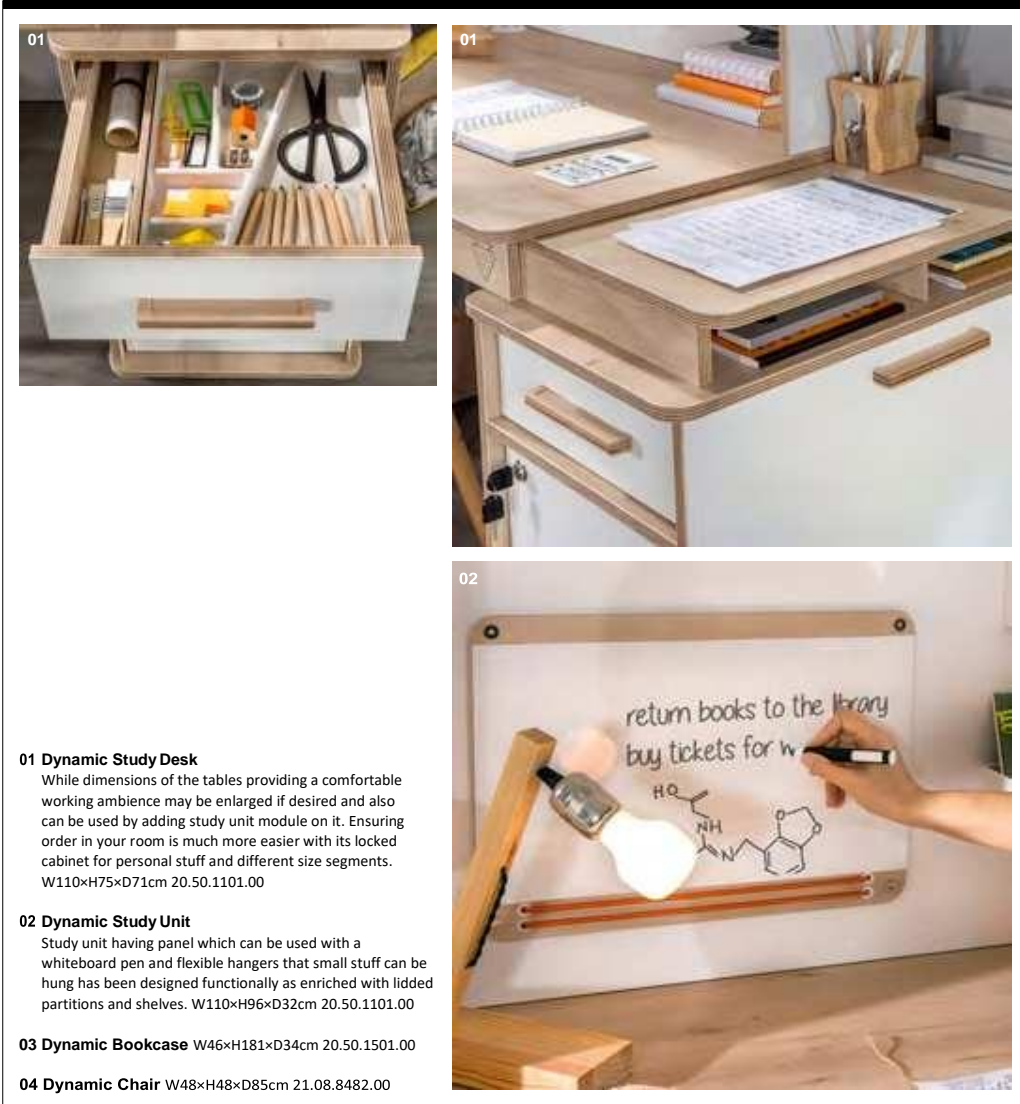

02 Dynamic Study Unit

Study unit having panel which can be used with a whiteboard pen and flexible hangers that small stuff can be hung has been designed functionally as enriched with lidded partitions and shelves. W110×H96×D32cm 20.50.1101.00

03 Dynamic Chair

W48×H48×D85cm 21.08.8482.00

04 Dynamic Ceiling Lamp

W36×H36×D100cm 21.10.6364.00

FørniCHær Café

Concept for your Space

132 Dynamic

Dynamic 133

01 Dynamic Study Desk

While dimensions of the tables providing a comfortable working ambience may be enlarged if desired and also can be used by adding study unit module on it. Ensuring order in your room is much more easier with its locked cabinet for personal stuff and different size segments. W110×H75×D71cm 20.50.1101.00