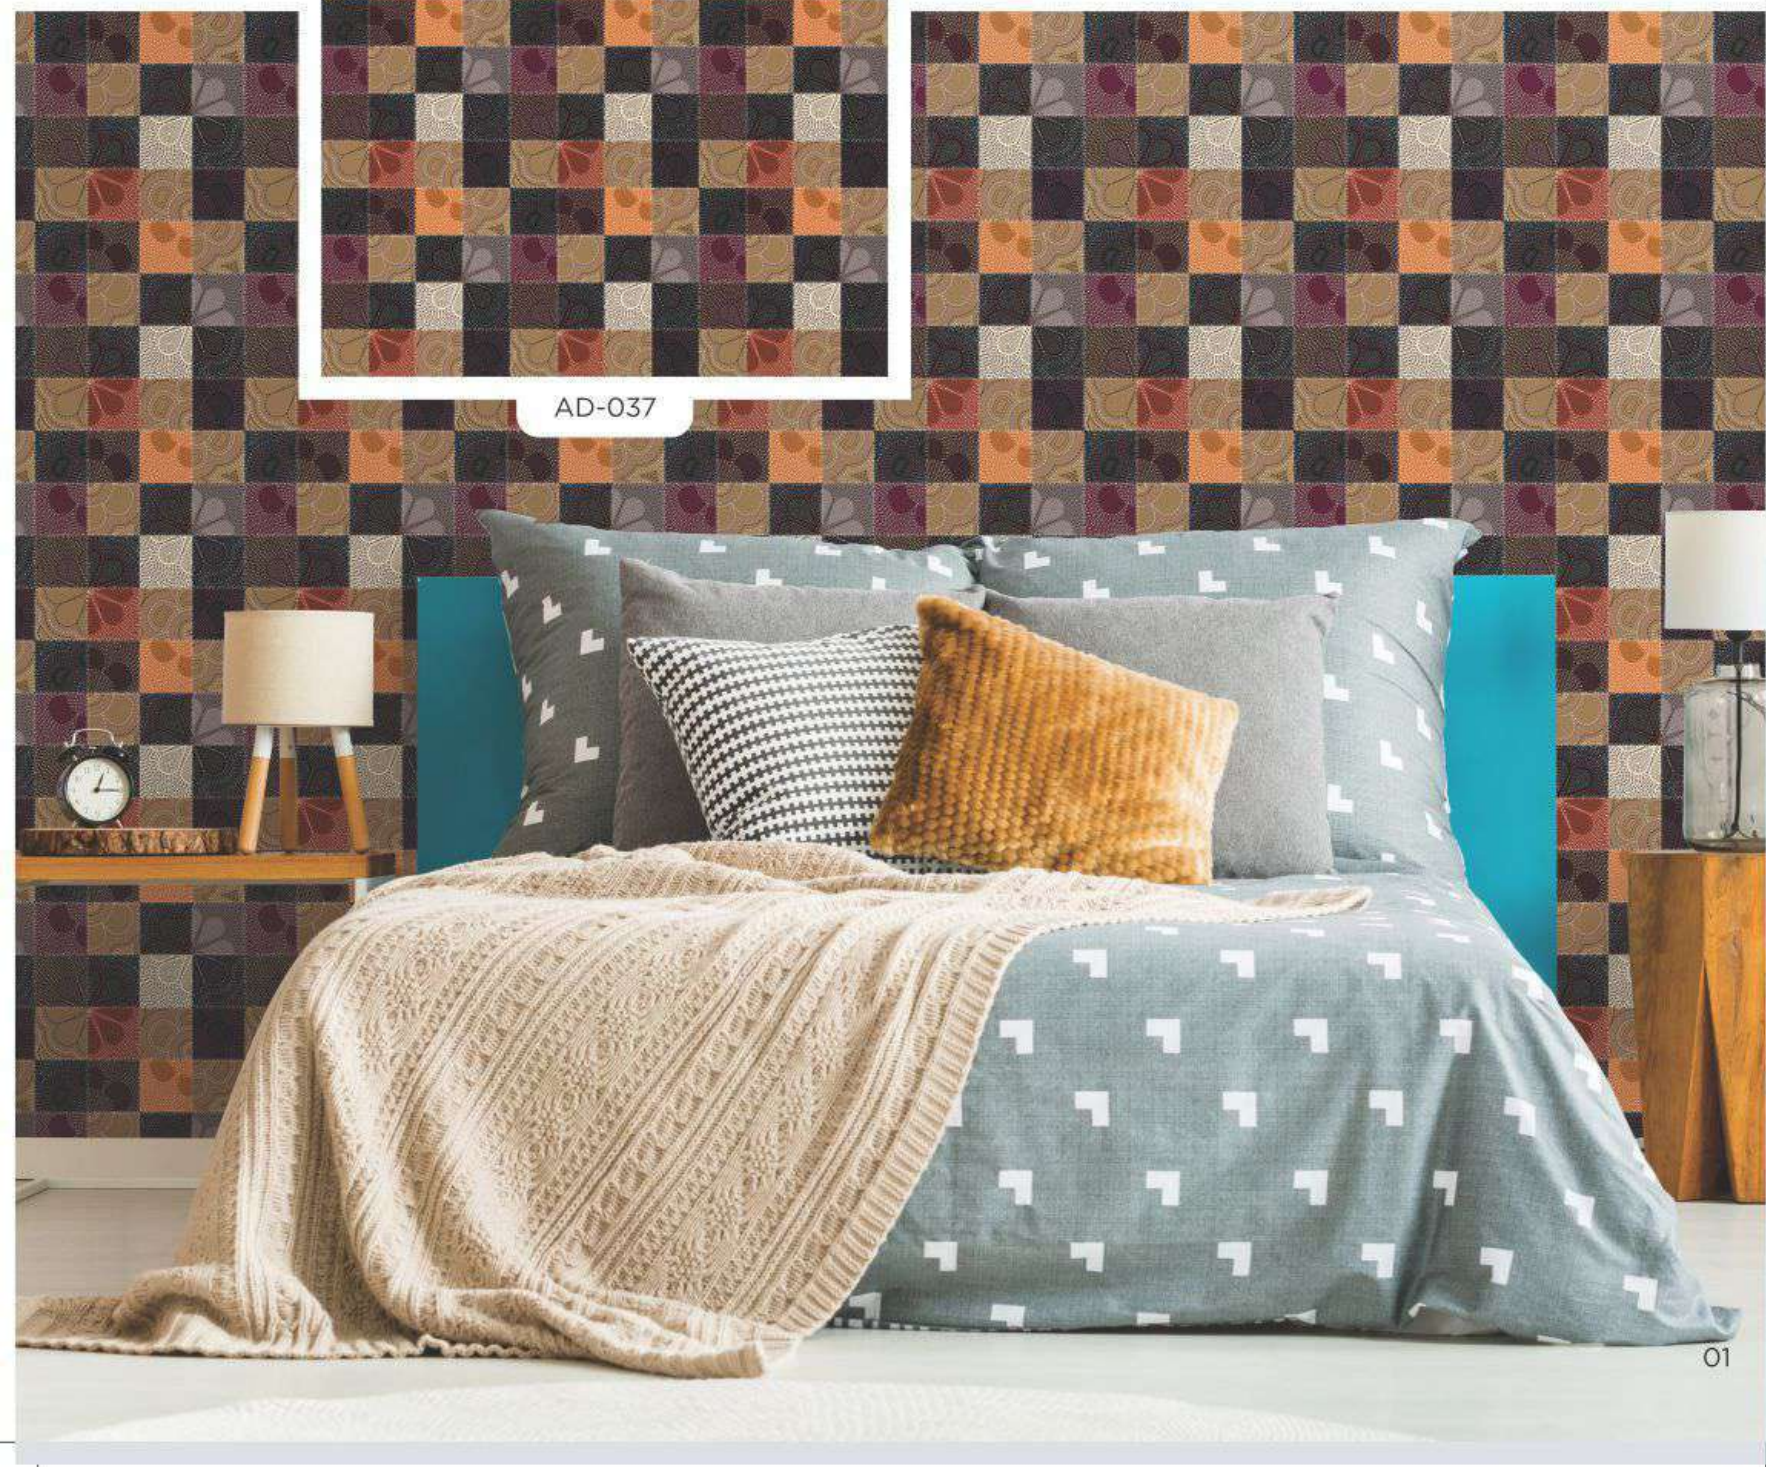

AMULYA
Digital

Awesome Colours

The colorful renditions bring about a picturesque scenario to a rather common space by enlivening it to a great extent.

- ULTRA MODERN DESIGNS
- HIGH DEFINATION HD PRINT
- JAPANESE PRINTING TECHNOLOGY
- ENHANCED 8 COLOUR PRINTING