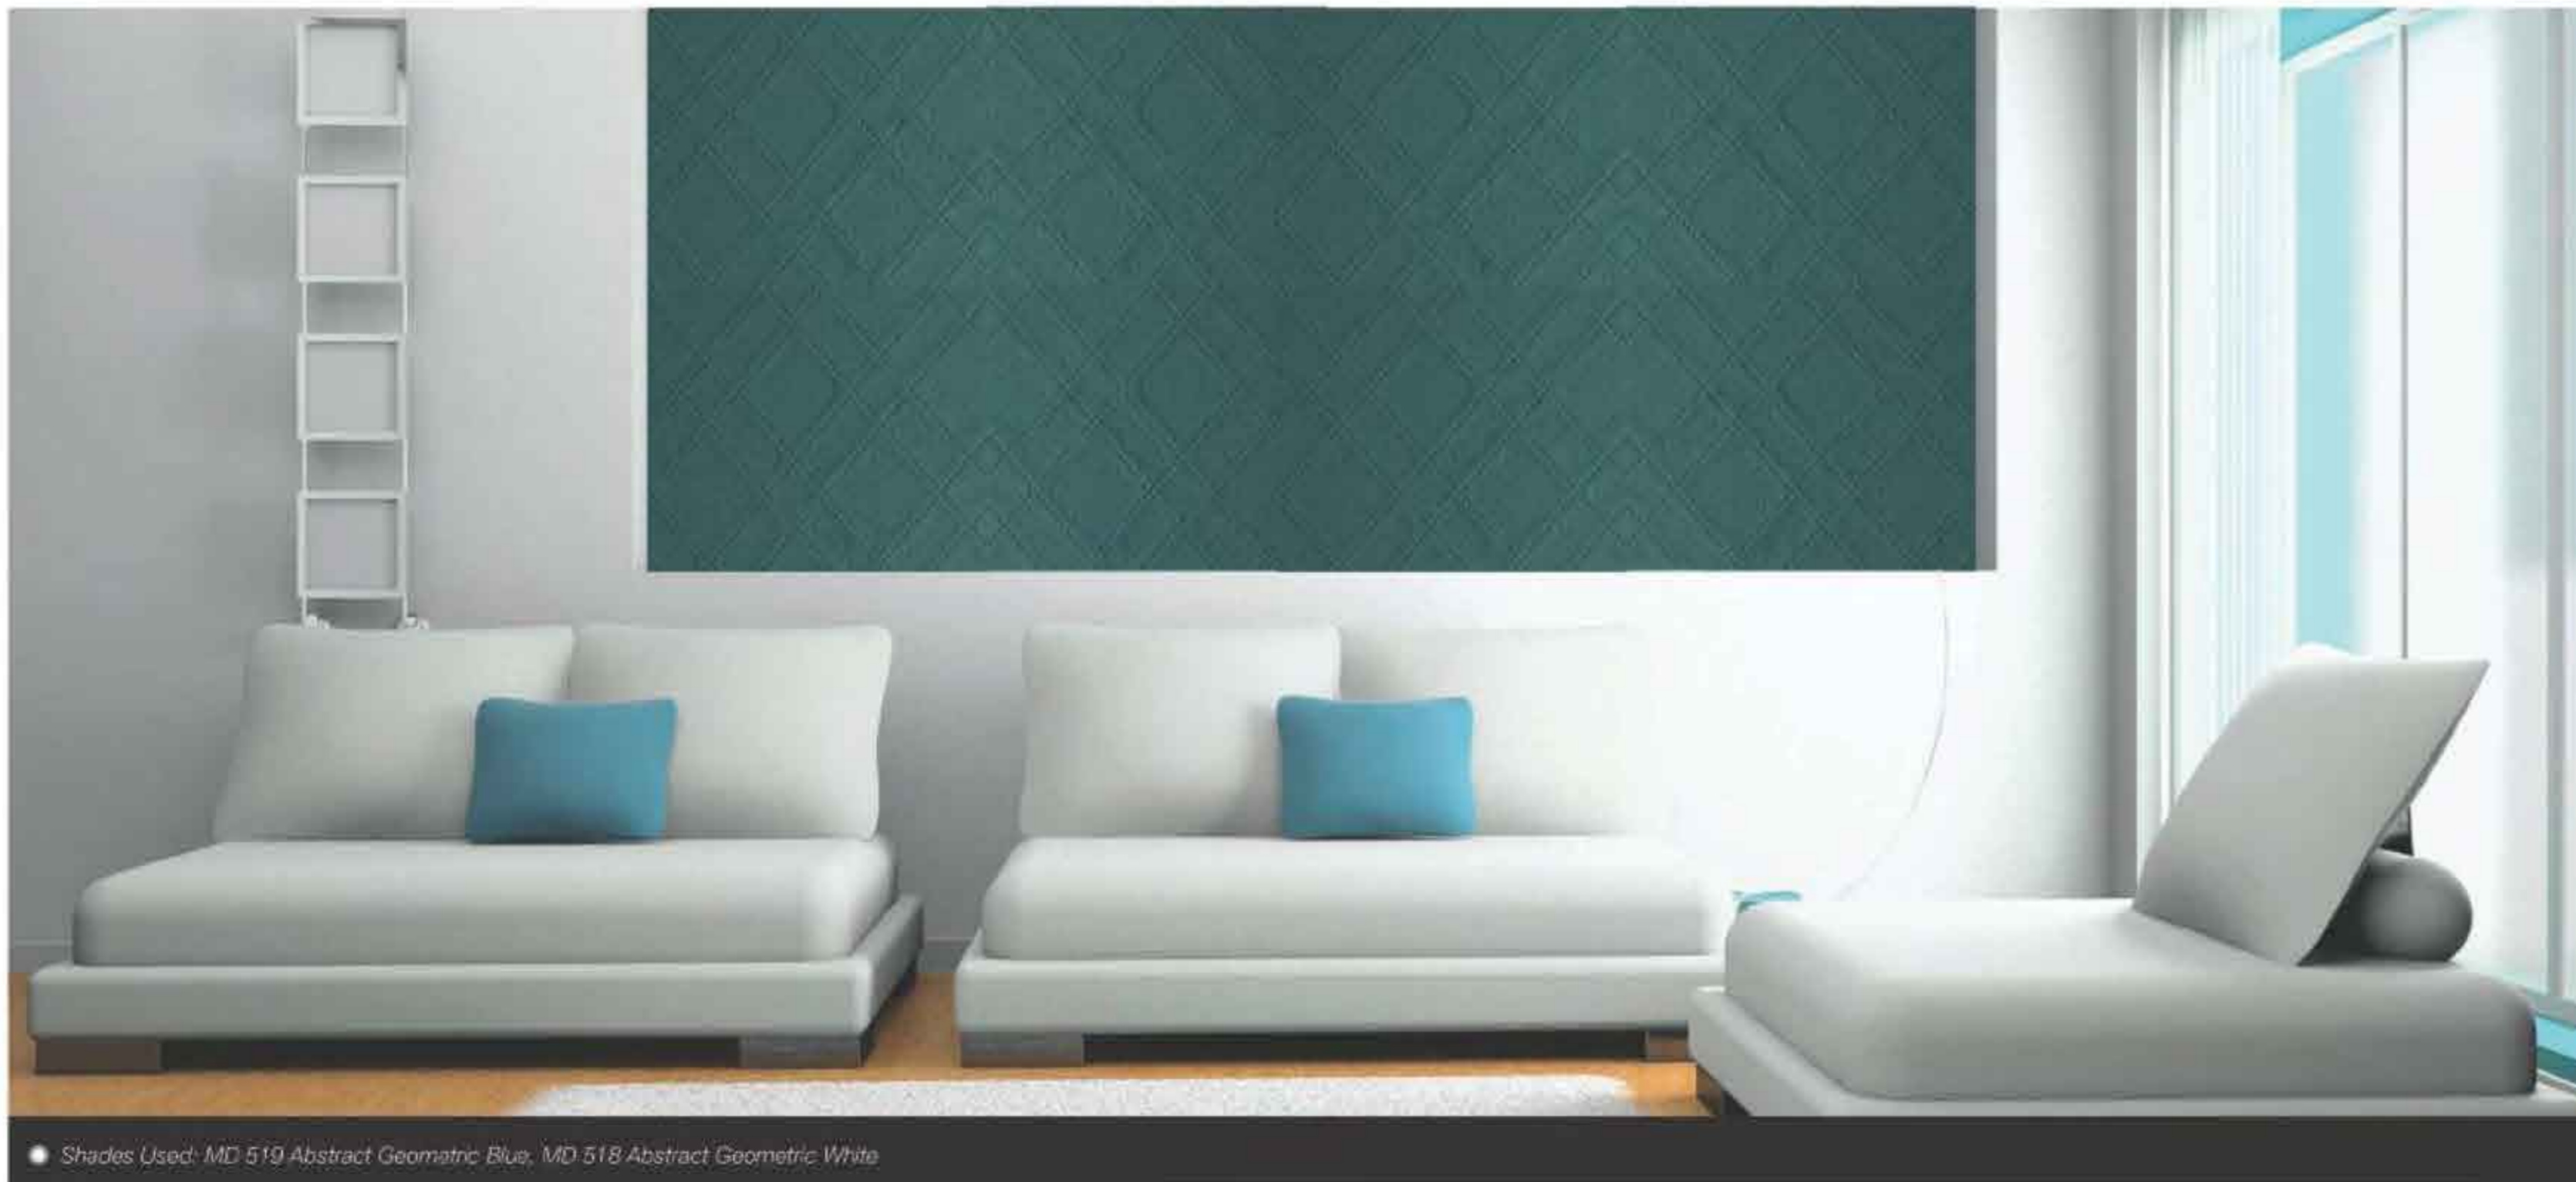

MD 519 Abstract Geometric Blue

DESIGN 90° BENDABLE PVC LAMINATES

● Shades Used: MD 519 Abstract Geometric Blue, MD 518 Abstract Geometric White

DESIGN 90° BENDABLE PVC LAMINATES