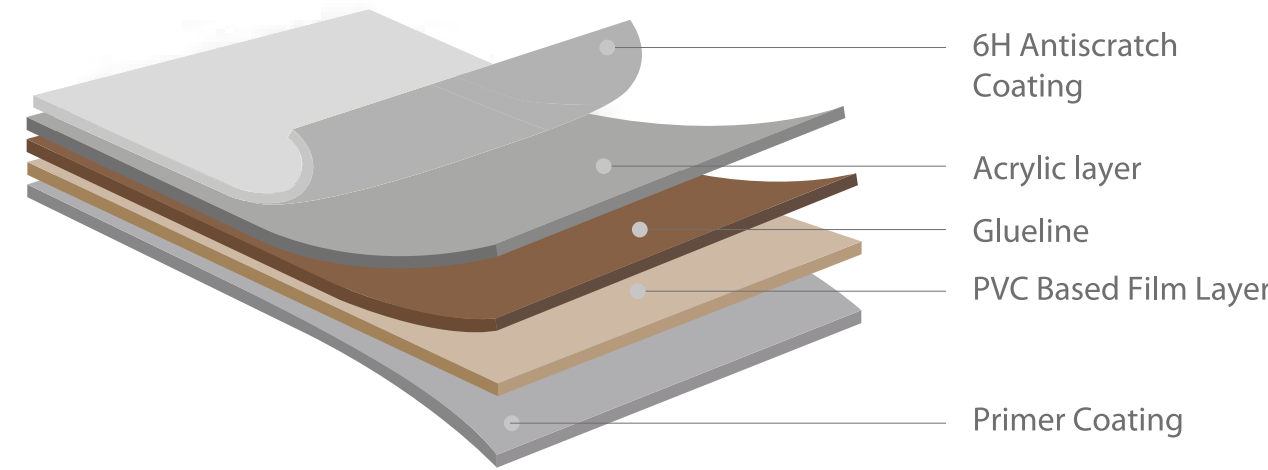

ORNATE
STAINLESS STEEL
LUXE PROFILES

ALTRAEX
Luxe | Panel

ALTRA
THE PERFECT PLANK

SHEET SIZE : 8'X4' | THICKNESS : 2MM / 2.50MM

Thank you for choosing DEXARTE, where quality is everyone's responsibility & we don't stop improving.