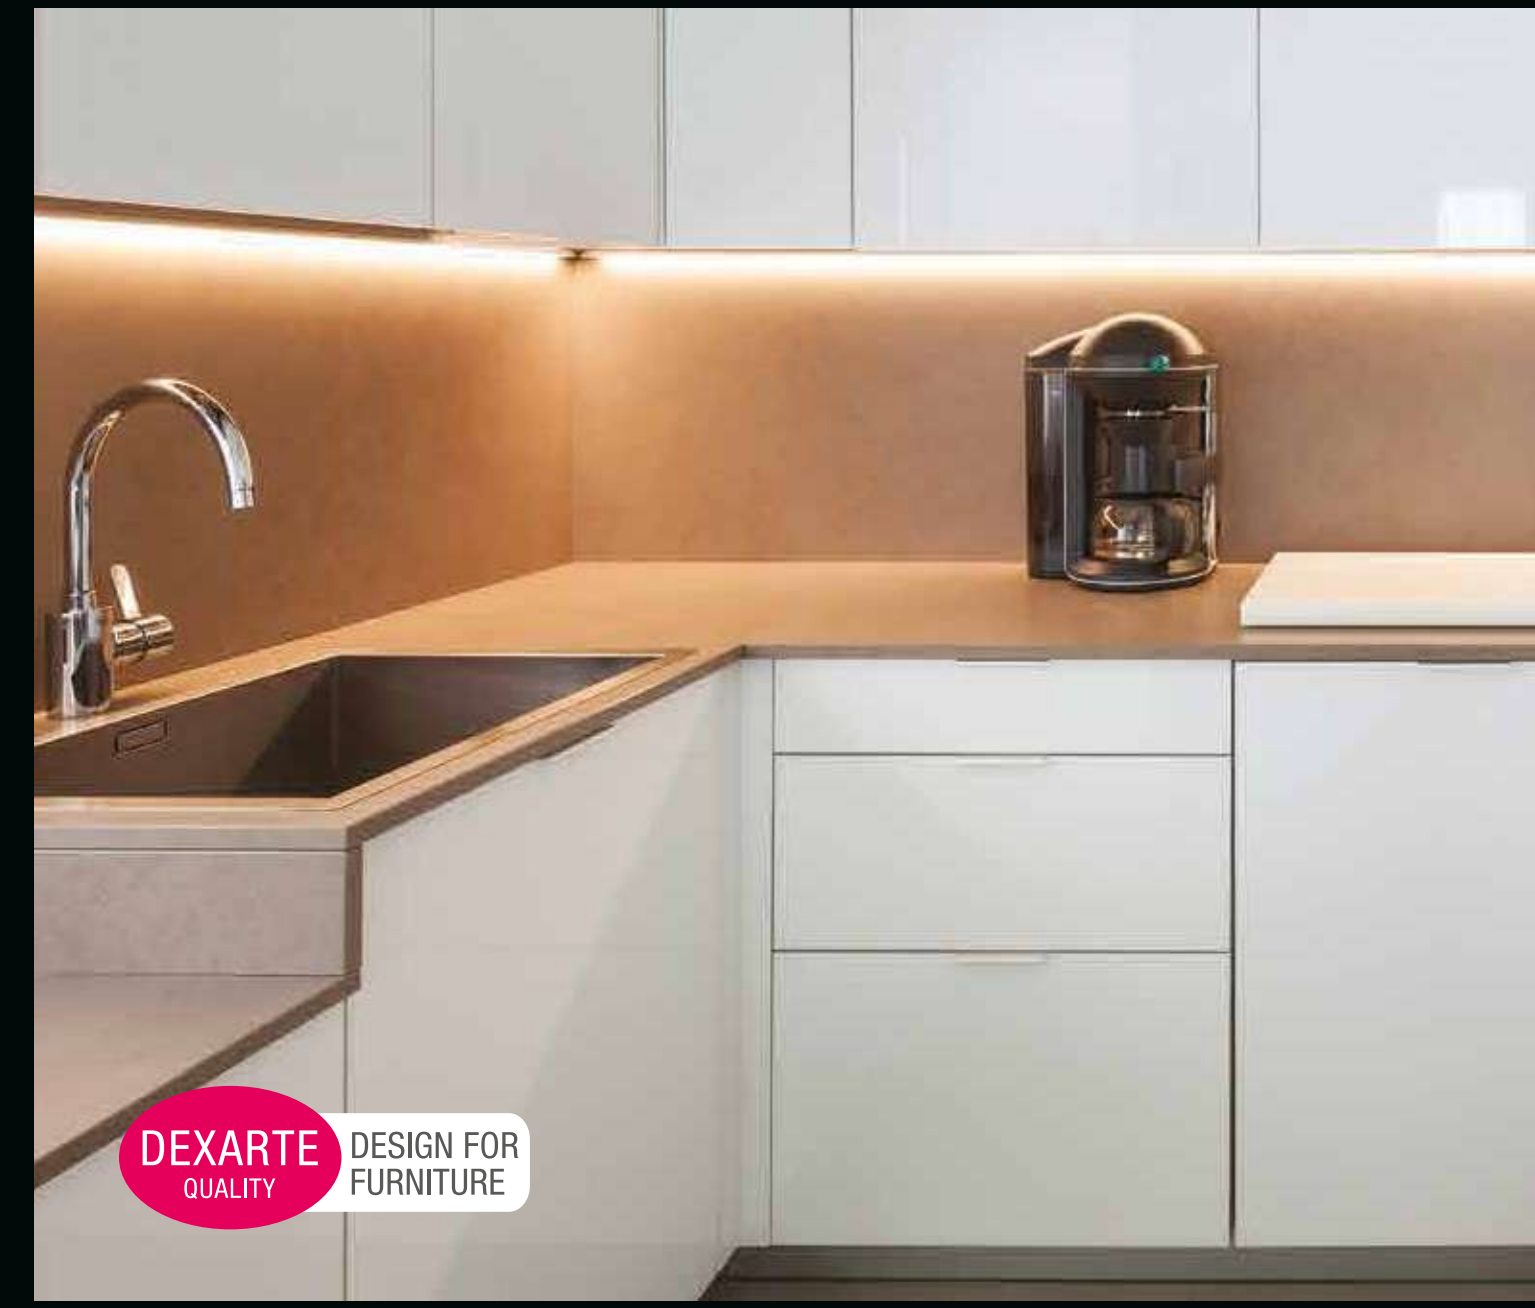

DF - 7031

LUNA WHITE

DC - 7009

SABBIA WHITE

DC - 7010

STELLA GALASSIA

DC - 7011

DEXARTE QUALITY DESIGN FOR FURNITURE