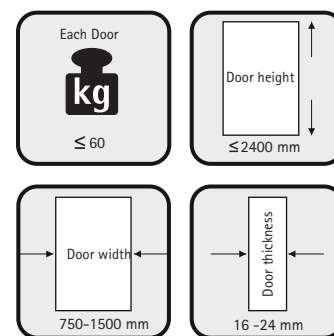

SlideLine 16: Simple & easy to install soft-closing sliding solution for wardrobes & partitions

■ Unique Features:

- Simple technology for easy assembly of bottom running sliding door system
- Complete Inset solution for a wardrobe with highly efficient soft-closing features
- European origin mounting kit and silent system with 'Made in India' runner & guide Profile

■ Applications:

- Walk-in wardrobes
- Store room solutions
- Wooden sliding doors in wardrobes
- Niches, passages & room dividers