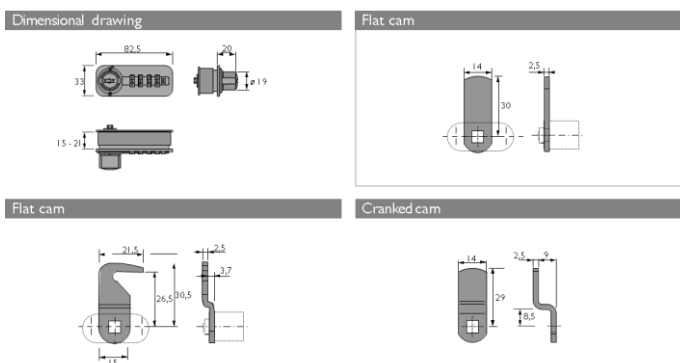

Combination Locks

* Cam Lock & Multi-Drawer Lock

Combination Cam Lock : Silver & Chrome

- ▶ Four dial combination lock for any chosen number combinations
- ▶ Functions in the same way as a safe or locker lock
- ▶ Select personal code and close door
- ▶ Personal code must be entered to unlock the door
- ▶ The code is now cleared and a new code must be entered
- ▶ Scramble function to prevent anyone from reading the code, i.e. on turning the knob, the number combination is set to "0000"
- ▶ If the code is forgotten, the lock can be opened by the emergency key which is supplied with the lock
- ▶ Material : Steel
- ▶ Colour : Silver Grey Lacquered & Chrome Plated
- ▶ Set comprises:
 - 1 Combination lock including Striker plate, 3 bolts, Adjustment tool, Keys and Screws

From Hinge Side of Cabinet	Article Nos.	PU	MRP
Combination Cam Lock Silver Right	9 225 771	1 set	555
Combination Cam Lock Silver Left	9 225 772	1 set	555
Combination Cam Lock Chrome Right	9 225 759	1 set	555
Combination Cam Lock Chrome Left	9 225 728	1 Set	555